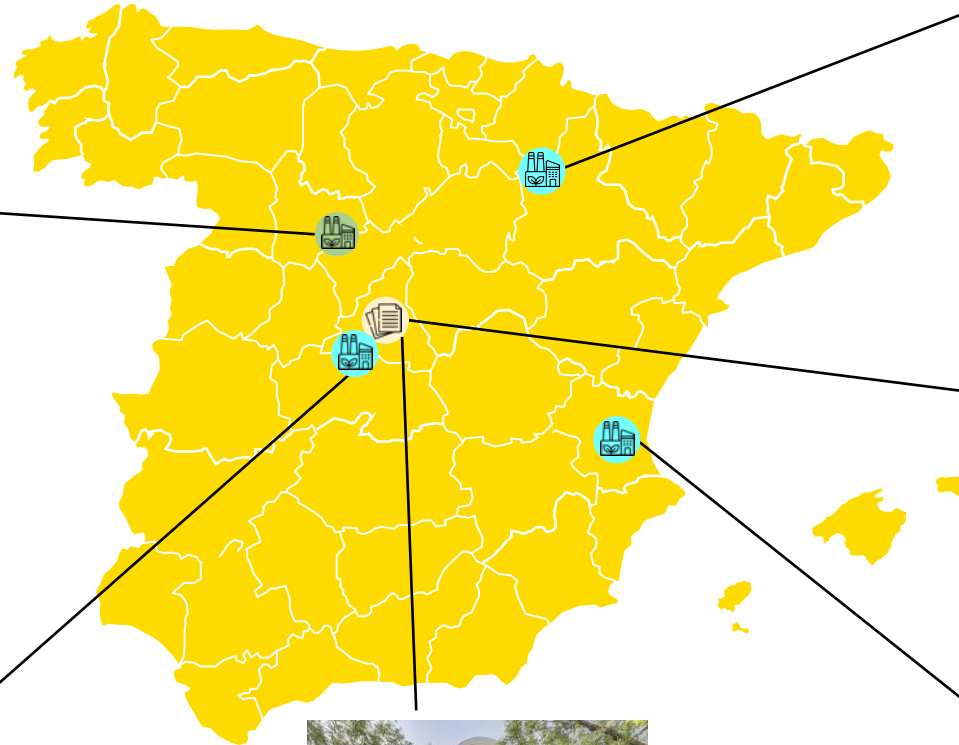

OUR LOCATIONS

+ 350
EMPLOYEES

 [Legume plant - Navarra](#)

 [Infusions and seasonings plants productives - Valladolid](#)

 [Eguía Food Factory Office - Madrid](#)

 [Nuts plant productive - Madrid](#)

 [Eguía Group Corporate - Madrid](#)